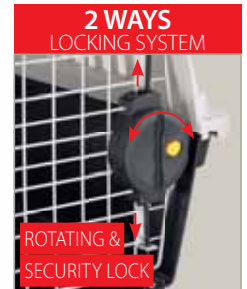

## CLIPPER PLUS 6 carriers for dogs

PULL-OUT HANDLE AND DOUBLE OBJECT COMPARTMENT

**1  
PICK**

**CLIPPER PLUS 6**  
73126021 - INNER 1  
93 x 65 x h 68 cm  
36.6 x 25.6 x h 26.8 in

8 010690 211930