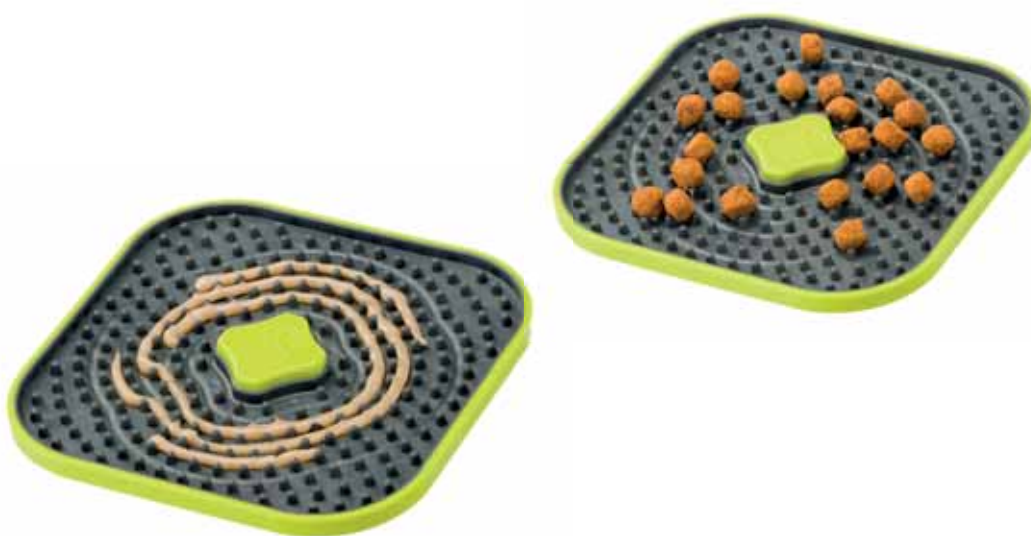

# FOOD DISPENSERS

PA 0971

food dispenser for carriers and crates

**NEW**

PA 0971  
70971099 - INNER 1  
18 x 18 x h 3,5 cm  
7.09 x 7.09 x h 1.4 in

8 010690 21505 1

ANTISLIP RUBBER PADS