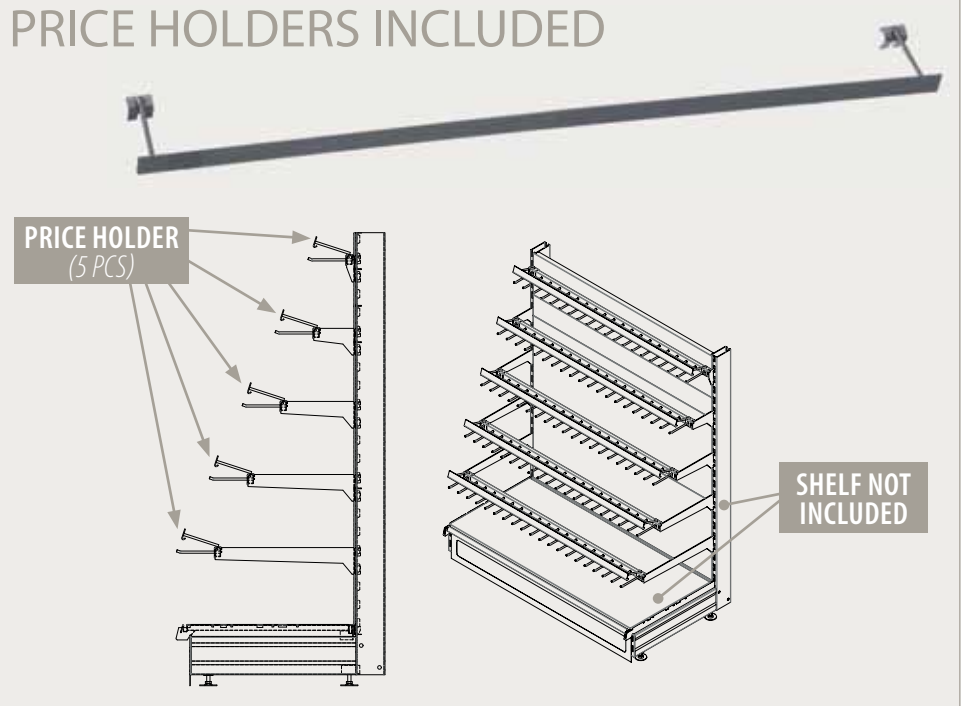

PRICE HOLDERS INCLUDED