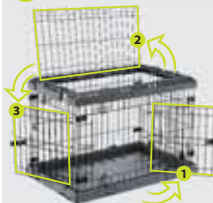

3 WIDE OPENINGS