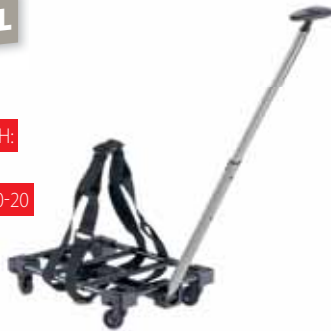

## GLOBETROTTER

stroller for small and medium sized dogs

COMPLETELY FOLDING

**GLOBETROTTER**  
85750099 - INNER 1  
80 x 42 x h 95 cm  
31.5 x 16.5 x h 37.4 in

**NEW**

**UNIVERSAL**

VERY COMPACT & FOLDABLE

COMPATIBLE WITH:  
ATLAS 10-20-30  
ATLAS DELUXE 10-20  
CLIPPER 1-2-3  
JET 10-20  
RIDER 10