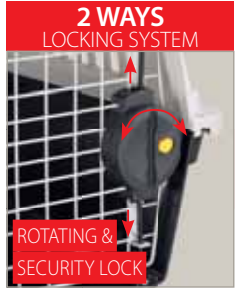

CLIPPER PLUS 7

carriers for dogs

NEW