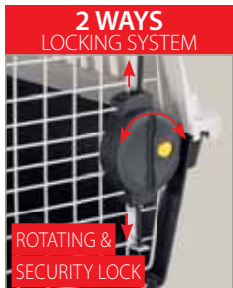

IATA NET KIT OPTIONAL

NET KIT CLIPPER 5
94100273 - INNER 1

Pet carriers designed complying to **IATA REGULATIONS**

8 010690 204017

CLIPPER 5
73118021 - INNER 1
87 x 57 x h 60 cm
34.3 x 22.4 x h 23.6 in