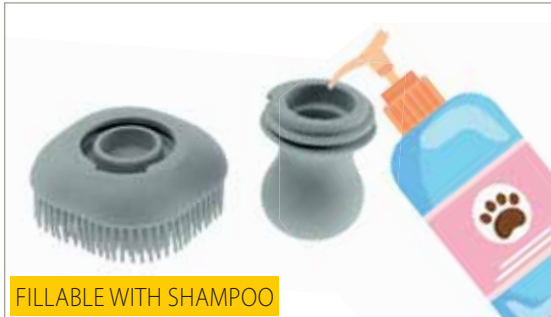

GRO 5938

brush fillable with shampoo

NEW

FILLABLE WITH SHAMPOO