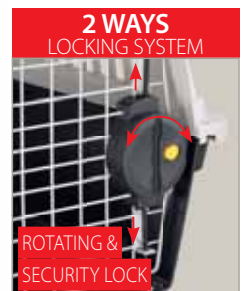

CLIPPER 7

carriers for dogs