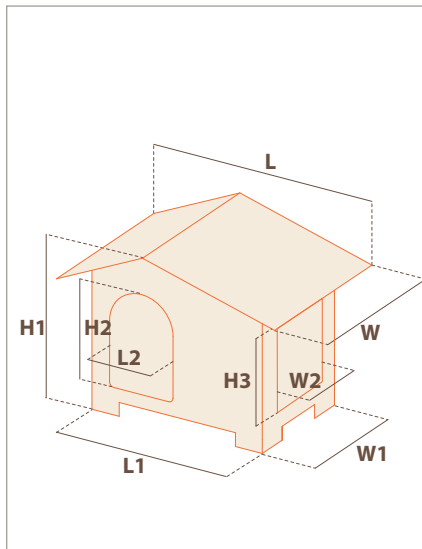

DOGVILLA technical features

MODELS	Dimension with roof LxWxH (cm/in)	Dimension without roof L1xW1xH (cm/in)	Internal Dimension (cm/in)	Door Dimension L2xH2 (cm/in)	Side opening Dimension W2xH3 (cm/in)
PETVILLA 50	38,5 x 43 x 38,5 15.2 x 16.9 x 15.2	38 x 40 x 38,5 15 x 15.7 x 15.2	32,5 x 35,5 x 34,5 12.8 x 14 x 13.6	Ø 19,5 Ø 7.68	-
PETVILLA 60	53,5 x 43 x 38,5 21.1 x 16.9 x 15.2	53 x 40 x 38,5 20.9 x 15.7 x 15.2	50 x 35,5 x 34,5 19.7 x 14 x 13.6	Ø 19,5 Ø 7.68	-
DOGVILLA 50	43 x 48 x 44 16.9 x 18.9 x 17.3	38 x 40 x 44 15 x 15.7 x 17.3	32,5 x 35,5 x 36 12.8 x 14 x 14.2	15,5 x 20 6.10 x 7.87	-
DOGVILLA 60	58 x 48 x 44 22.8 x 18.9 x 17.3	53 x 40 x 44 20.9 x 15.7 x 17.3	47,5 x 35,5 x 36 18.7 x 14 x 14.2	15,5 x 20 6.10 x 7.87	28,5 x 27 11.2 x 10.6
DOGVILLA 70	73 x 59 x 53 28.7 x 23.2 x 20.9	64,5 x 44,5 x 53 25.4 x 17.5 x 20.9	62 x 43 x 45 24.4 x 16.9 x 17.7	20 x 30 7.9 x 11.8	34 x 34 13.4 x 13.4
DOGVILLA 90	88 x 72 x 65 34.6 x 28.3 x 25.6	78,5 x 57,5 x 65 30.9 x 22.6 x 25.6	75 x 55 x 55 29.5 x 21.7 x 21.7	24 x 37 9.4 x 14.6	46 x 43 18.1 x 16.9
DOGVILLA 110	111 x 84 x 79 43.7 x 33.1 x 31.1	98,5 x 68,5 x 79 38.8 x 27.0 x 31.1	95 x 66 x 68 37.4 x 26.0 x 26.8	30 x 46 11.8 x 18.1	52 x 53 20.5 x 20.9