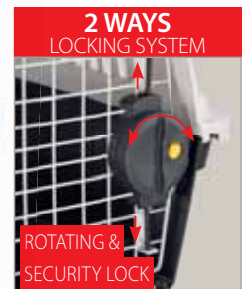

**1
PICK**

CLIPPER 6
73119021 - INNER 1
93 x 65 x h 68 cm
36.6 x 25.6 x h 26.8 in

8 010690 203003

IATA NET KIT OPTIONAL

NET KIT CLIPPER 6
94100274 - INNER 1

8 010690 204024

Pet carriers designed complying to
IATA REGULATIONS