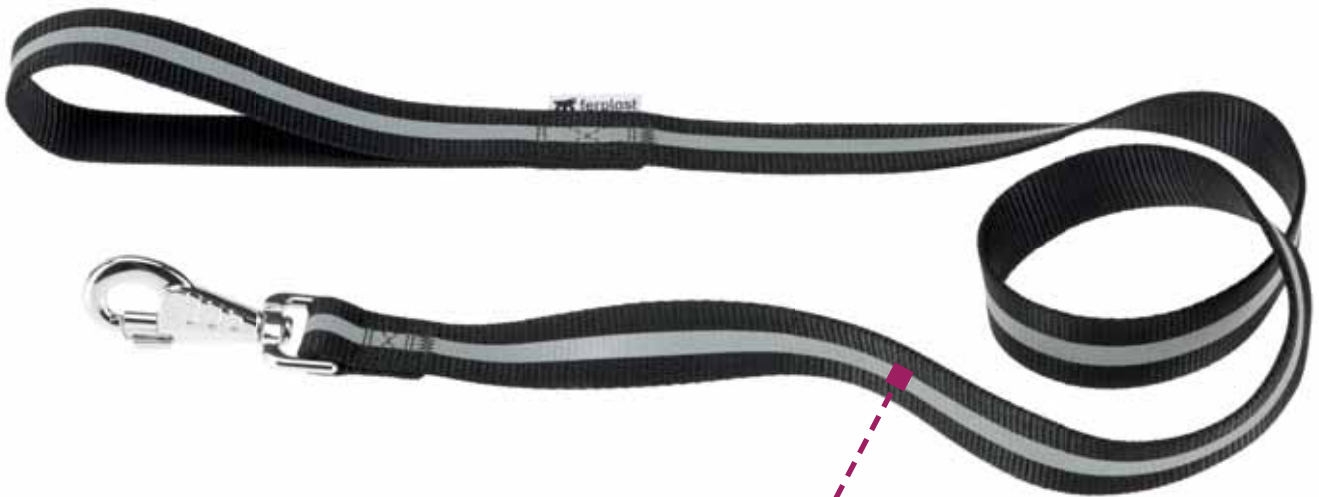

CLUB REFLEX G

nylon leads with reflective strip

REFLECTIVE STRIP