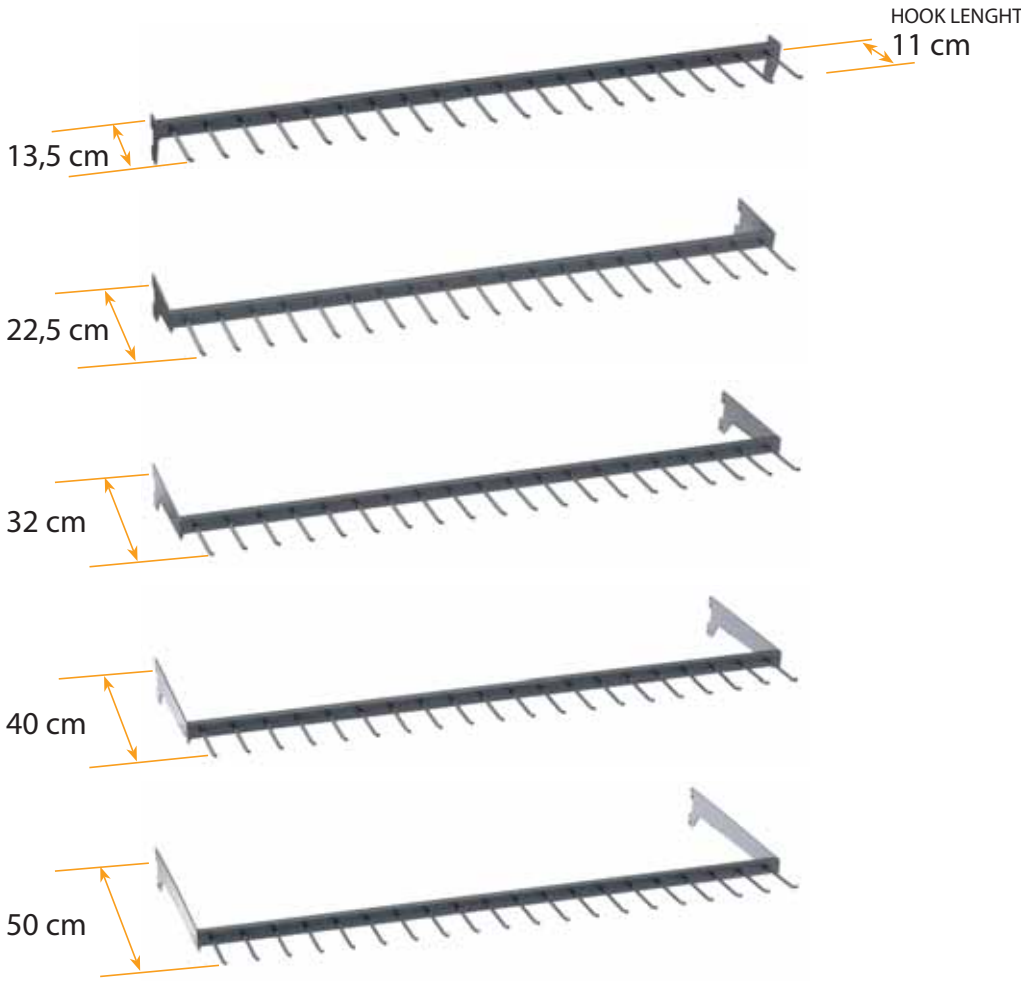

## SET BARS 100 cm/39.4 in

Q.TY	TYPE	DEPTH	HOOKS
1	BAR	13,5 cm - 5.1 in	20
1	BAR	22,5 cm - 8.7 in	20
1	BAR	32 cm - 12.6 in	20
1	BAR	40 cm - 15.7 in	20
1	BAR	50 cm - 19.7 in	20
5	PRICE HOLDER	11,6 cm - 4.3 in	-