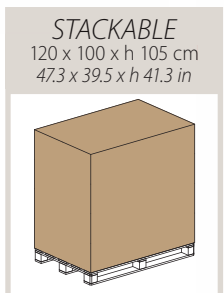

STACKABLE
120 x 100 x h 105 cm
47.3 x 39.5 x h 41.3 in

minimum selling units:
90 pcs = 1 pallet

JET 20 ON PALLET
73045099PA - INNER 90
37 x 57 x h 33 cm
14.6 x 22.4 x h 13 in