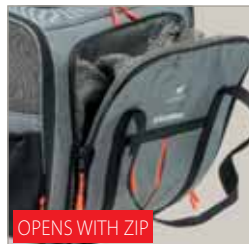

OPENS WITH ZIP

FOLDABLE SAFETY NET

CUSHION INCLUDED

HANDLE AND ADJUSTABLE  
SHOULDER STRAP

OPENABLE AND EASY EXPANDABLE

16 cm - 6.30 in

**VOYAGER CARRIER 450 PRO**

85734517 - INNER 1  
49 x 37 x h 39 cm  
19.3 x 14.6 x h 15.4 in