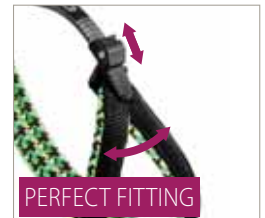

AGILA FANTASY

perfect fitting harnesses with patterned soft padding

AGILA FANTASY 2
75576421 - INNER 2
A=B 32-50 cm 15 mm
A=B 12.6-19.7 in 0.6 in

AGILA FANTASY 2
75576422 - INNER 2
A=B 32-50 cm 15 mm
A=B 12.6-19.7 in 0.6 in

AGILA FANTASY 2
75576423 - INNER 2
A=B 32-50 cm 15 mm
A=B 12.6-19.7 in 0.6 in

AGILA FANTASY 3
75576431 - INNER 2
A=B 42-50 cm 15 mm
A=B 16.5-19.7 in 0.6 in

AGILA FANTASY 3
75576432 - INNER 2
A=B 42-50 cm 15 mm
A=B 16.5-19.7 in 0.6 in

AGILA FANTASY 3
75576433 - INNER 2
A=B 42-50 cm 15 mm
A=B 16.5-19.7 in 0.6 in

AGILA FANTASY 4
75576441 - INNER 2
A=B 44-52 cm 20 mm
A=B 17.3-20.5 in 0.8 in

AGILA FANTASY 4
75576442 - INNER 2
A=B 44-52 cm 20 mm
A=B 17.3-20.5 in 0.8 in

AGILA FANTASY 4
75576443 - INNER 2
A=B 44-52 cm 20 mm
A=B 17.3-20.5 in 0.8 in