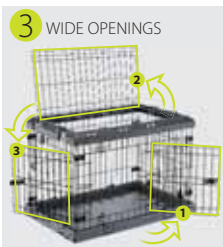

# DOG CRATES

MORE INFO

HOW TO USE IT

PATENT PENDING

3 WIDE OPENINGS

LARGE

Up to 40 kg - 88 lb

Up to 50 cm 20 in