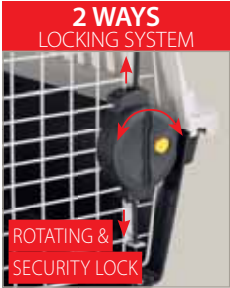

RECYCLED IRON

RECYCLED PLASTIC

CARRIERS

NEW

CLIPPER PLUS 4 carriers for dogs

**2 WAYS
LOCKING SYSTEM**

**ROTATING &
SECURITY LOCK**