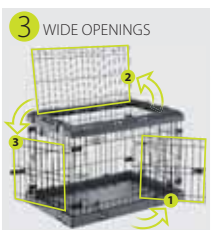

3 WIDE OPENINGS